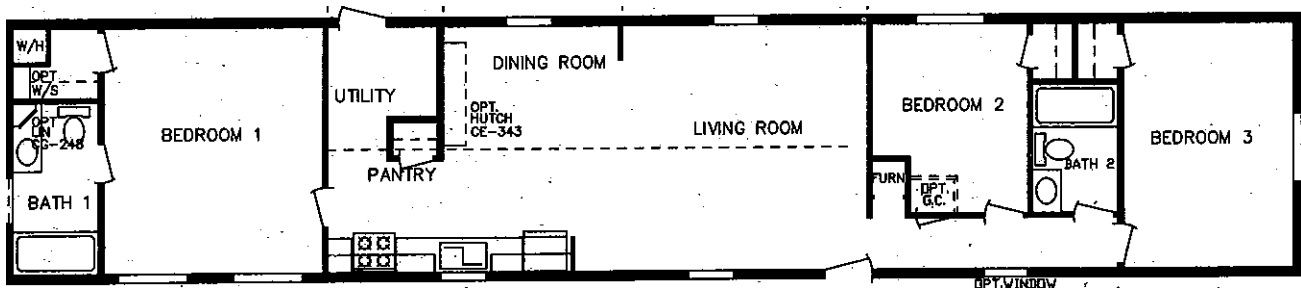

NU-TREND HOMES

"FOLLOW THE TREND TO NU-TREND"

Bluffs Acres – 1501 Winona

Features:

- Make/Model: Chief ~ Bonnavilla
- 1280 Sq. Ft.
- 3 Bedroom, 2 Bath
- Beautiful Kitchen Appliances
- New Carpet
- Deck & Shed
- Design Year - 1993