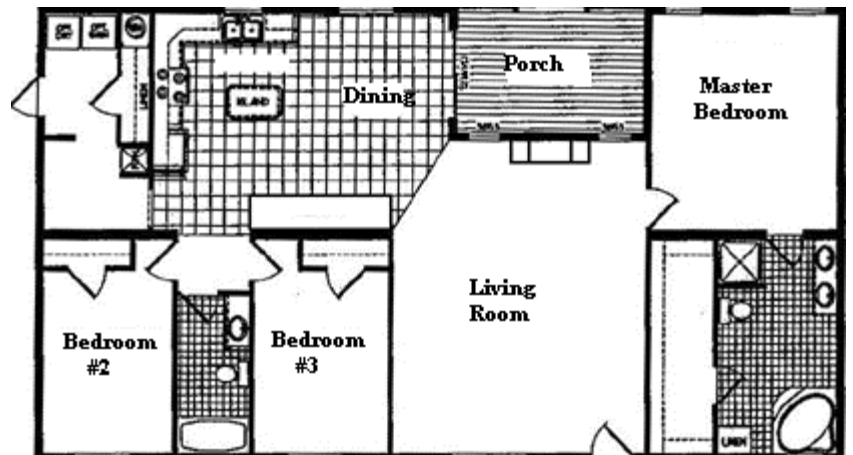

Bluffs Acres - 1549 Pueblo Road

Features:

- Make/Model Newport XL
- 1750 sq. ft.
- 3 Bed / 2 Bath
- Fireplace
- Covered Porch w/ Double Sliding Doors
- Deck & Shed
- Design Year: 2006

6303 "L" Street • Omaha, NE 68117 • (402) 733-8900 • www.nutrendomaha.com