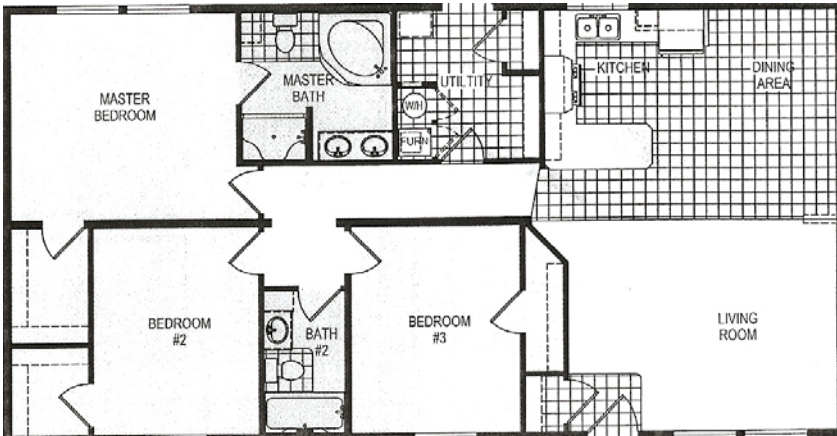

### Features:

- Make/Model: FourSeason
- 1391 sq. ft.
- 3 bedroom / 2 bath
- Glamour Master Bathtub
- Flowing Living Room into Kitchen
- Separate Utility Room
- Deck, Shed
- Design Year - 1998

6303 "L" Street • Omaha, NE 68117 • (402) 733-8900 • [www.nutrendomaha.com](http://www.nutrendomaha.com)