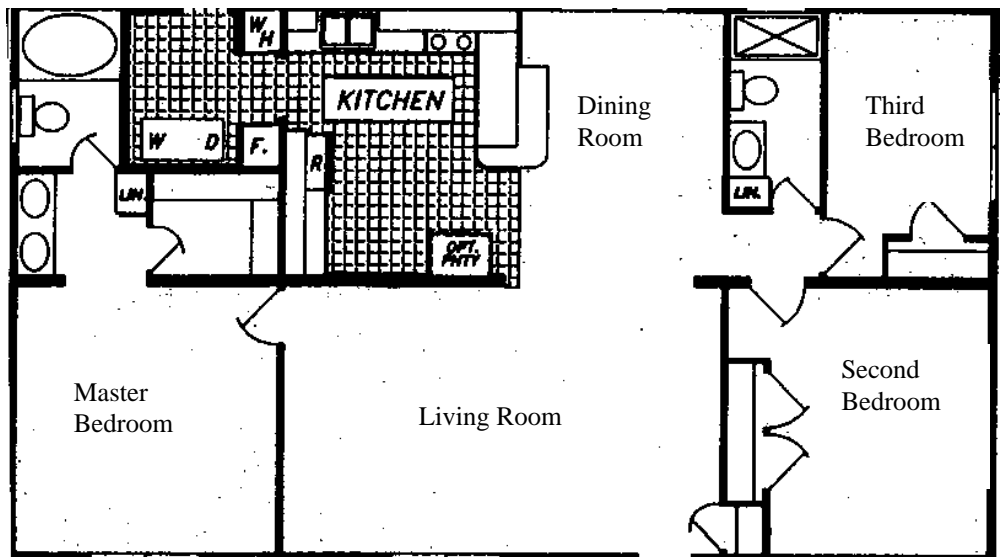

NU-TREND HOMES

“FOLLOW THE TREND TO NU-TREND”

Bluffs Acres – 2028 31st Ave.

Features:

- Make/Model: Dutch Duchess II
- 1344 Sq. Ft.
- 3 Bedroom, 2 Bath
- Open Floor Plan
- Vinyl Siding
- Shingled Roof
- Deck & Shed
- Design Year – 1996