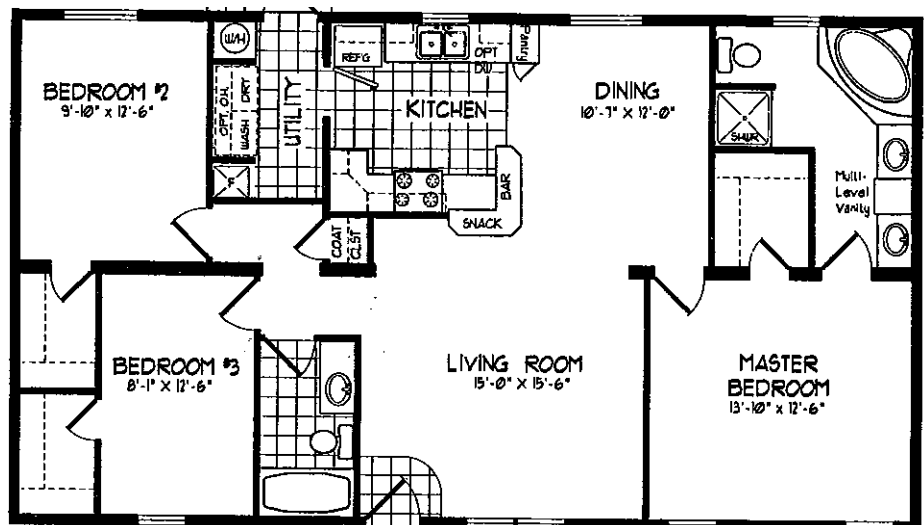

### Features:

- Make/Model: Atlantic Midwest Manor
- 1280 Sq. Ft.
- 3 Bedroom, 2 Bath
- Glamour Corner Master Bathtub
- Vinyl Siding
- Shingled Roof
- Deck & Shed
- Design Year - 1997

6303 "L" Street • Omaha, NE 68117 • (402) 733-8900 • [www.nutrendomaha.com](http://www.nutrendomaha.com)