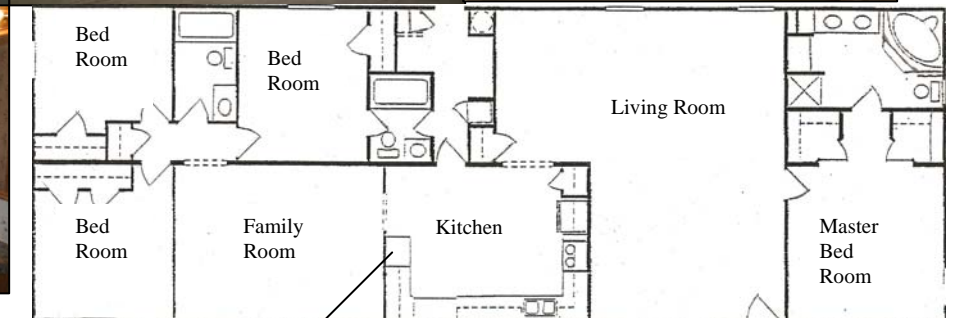

NU-TREND HOMES

"FOLLOW THE TREND TO NU-TREND"

Bluffs Acres – 3205 Cheyenne Circle

Features:

- Make/Model: Skyline-Woodfield
- 2028 Sq. Ft.
- 4 Bedroom, 3 Bath
- Vaulted Ceilings
- Corner Bath
- His & Her Sinks
- Corner Fireplace
- Very Spacious
- Decks & Shed
- Design Year: 19944