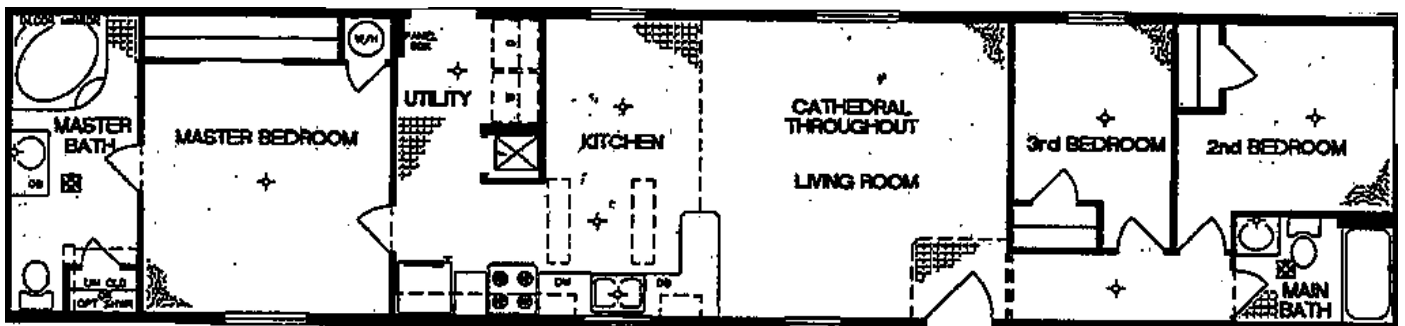

NU-TREND HOMES

"FOLLOW THE TREND TO NU-TREND"

Bluffs Acres – 3212 Atlantic Ave.

Features:

- Make/Model: Chief
- 1011 Sq. Ft.
- 3 Bedroom, 2 Bath
- Deck & Shed
- Design Year - 1998

6303 "L" Street • Omaha, NE 68117 • (402) 733-8900 • www.nutrendomaha.com