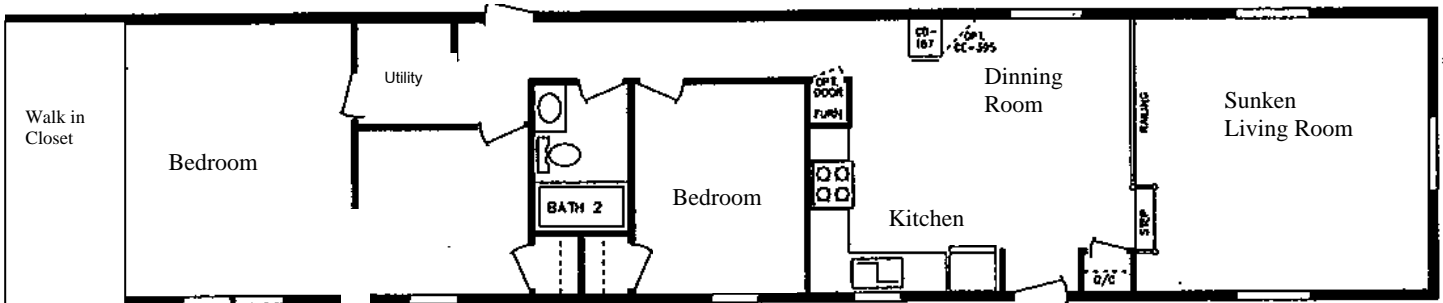

NU-TREND HOMES

"FOLLOW THE TREND TO NU-TREND"

3317 So. 20th ~ Bluffs Acres

Features:

- Make/Model: Detrouter
- 1064 Sq. Ft.
- 3 Bed/ 1 Bath
- Front Kitchen
- New Skirting
- Deck, Shed
- Design Year: 1980

Floor plan not exact.